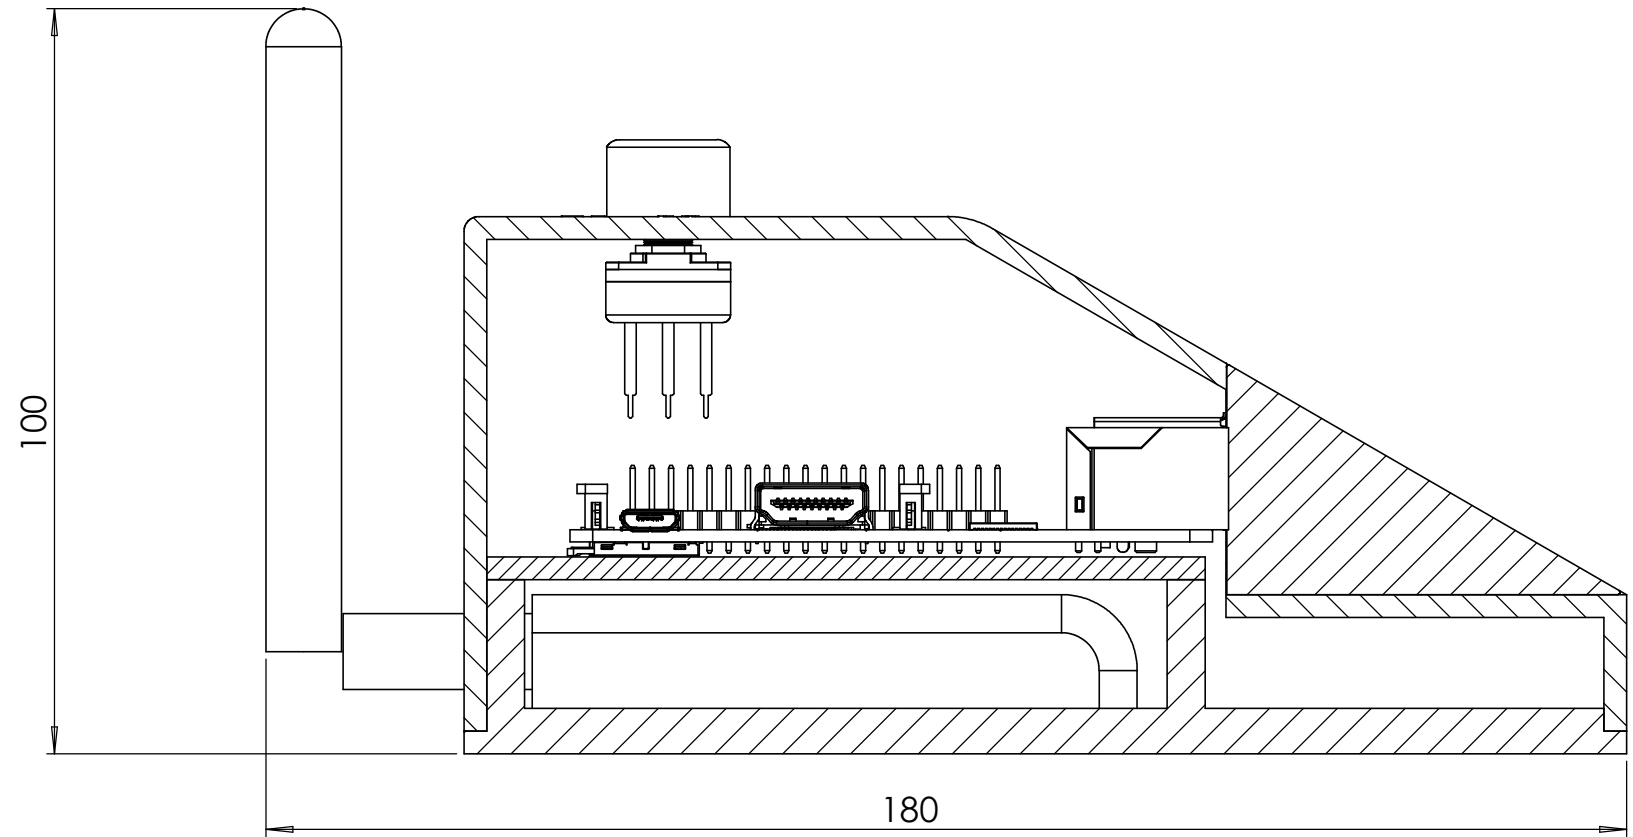

1:2

1:2

UNLESS OTHERWISE SPECIFIED: DIMENSIONS ARE IN MILLIMETERS			SCALE:1:1		DEBUR AND BREAK SHARP EDGES
	NAME	SIGNATURE	DATE		
DRAWN	Mark Szabo				
CHK'D	Anna Simon				
APPV'D	Amit Gupta				
MFG	Ruslan Rad				
Q.A	Tamas Bisztray			MATERIAL:	
				Various	

TITLE: Evolvo Prototype 01

A3