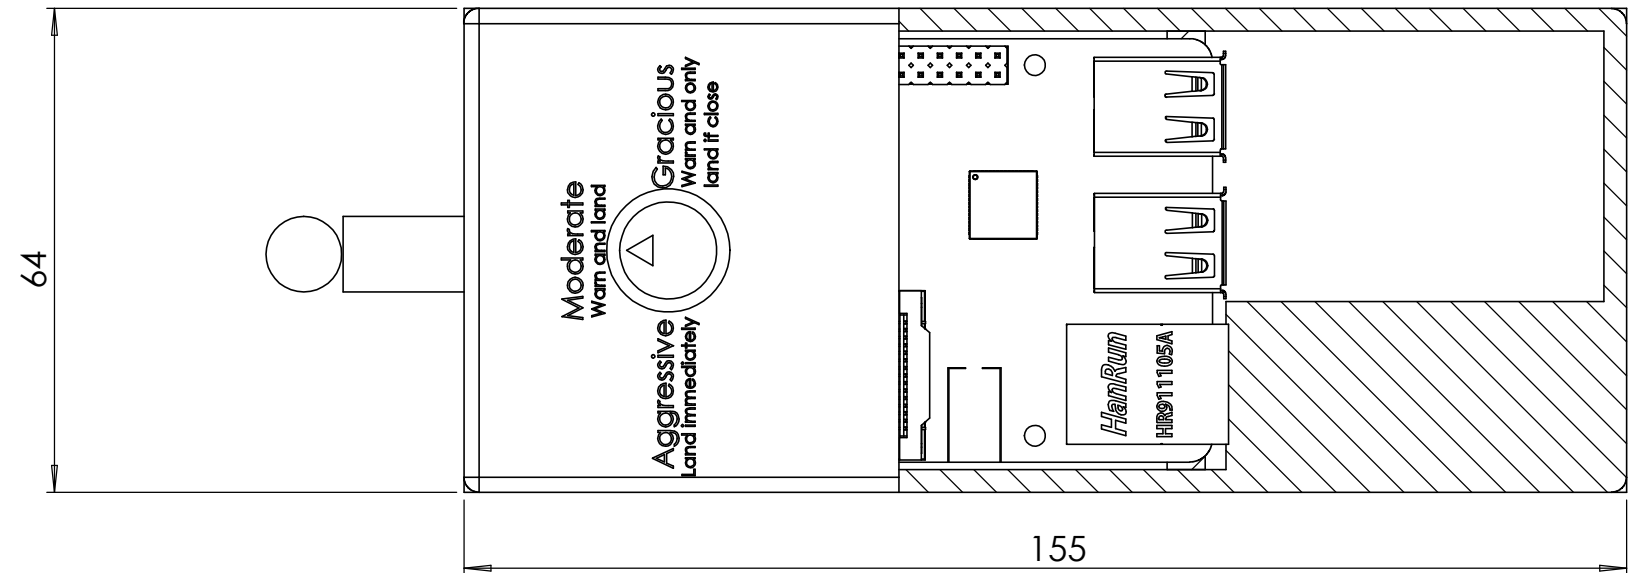

1:2

1:2

UNLESS OTHERWISE SPECIFIED: DIMENSIONS ARE IN MILLIMETERS			SCALE:1:1		DEBUR AND BREAK SHARP EDGES
	NAME	SIGNATURE	DATE		
DRAWN	Mark Szabo				
CHK'D	Anna Simon				
APPV'D	Amit Gupta				
MFG	Ruslan Rad				
Q.A	Tamas Bisztray			MATERIAL:	
				Various	

TITLE: Evolvo Prototype 01

A3