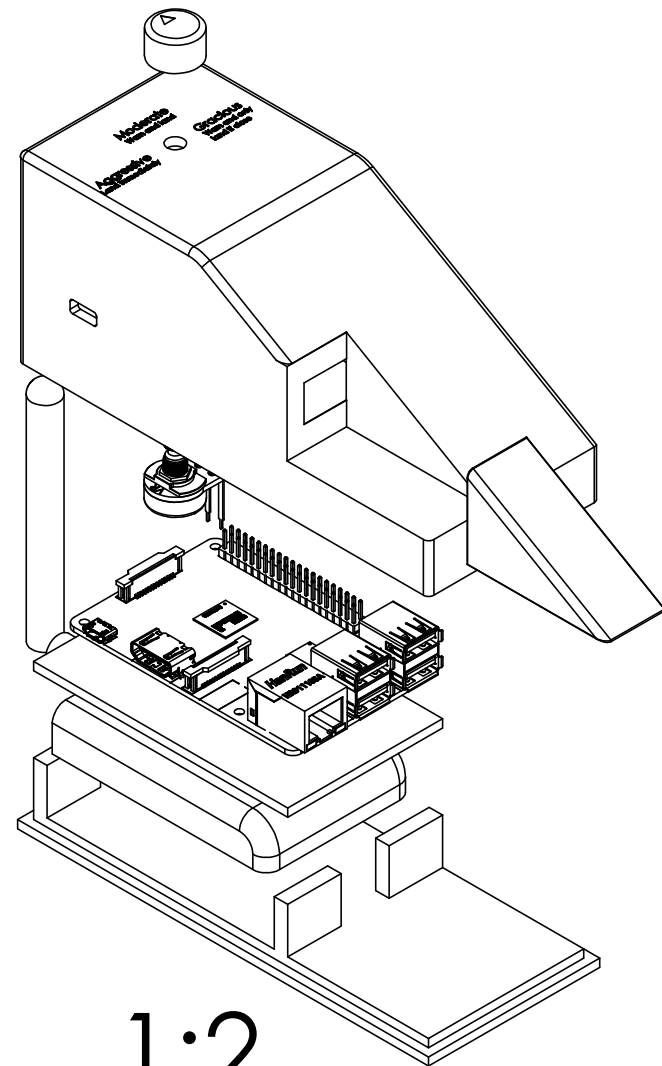

1:2

1:2

UNLESS OTHERWISE SPECIFIED: DIMENSIONS ARE IN MILLIMETERS			SCALE:1:1		DEBUR AND BREAK SHARP EDGES
	NAME	SIGNATURE	DATE		
DRAWN	Mark Szabo				
CHK'D	Anna Simon				
APPV'D	Amit Gupta				
MFG	Ruslan Rad				
Q.A	Tamas Bisztray			MATERIAL:	
				Various	

TITLE: Evolvo Prototype 01

A3